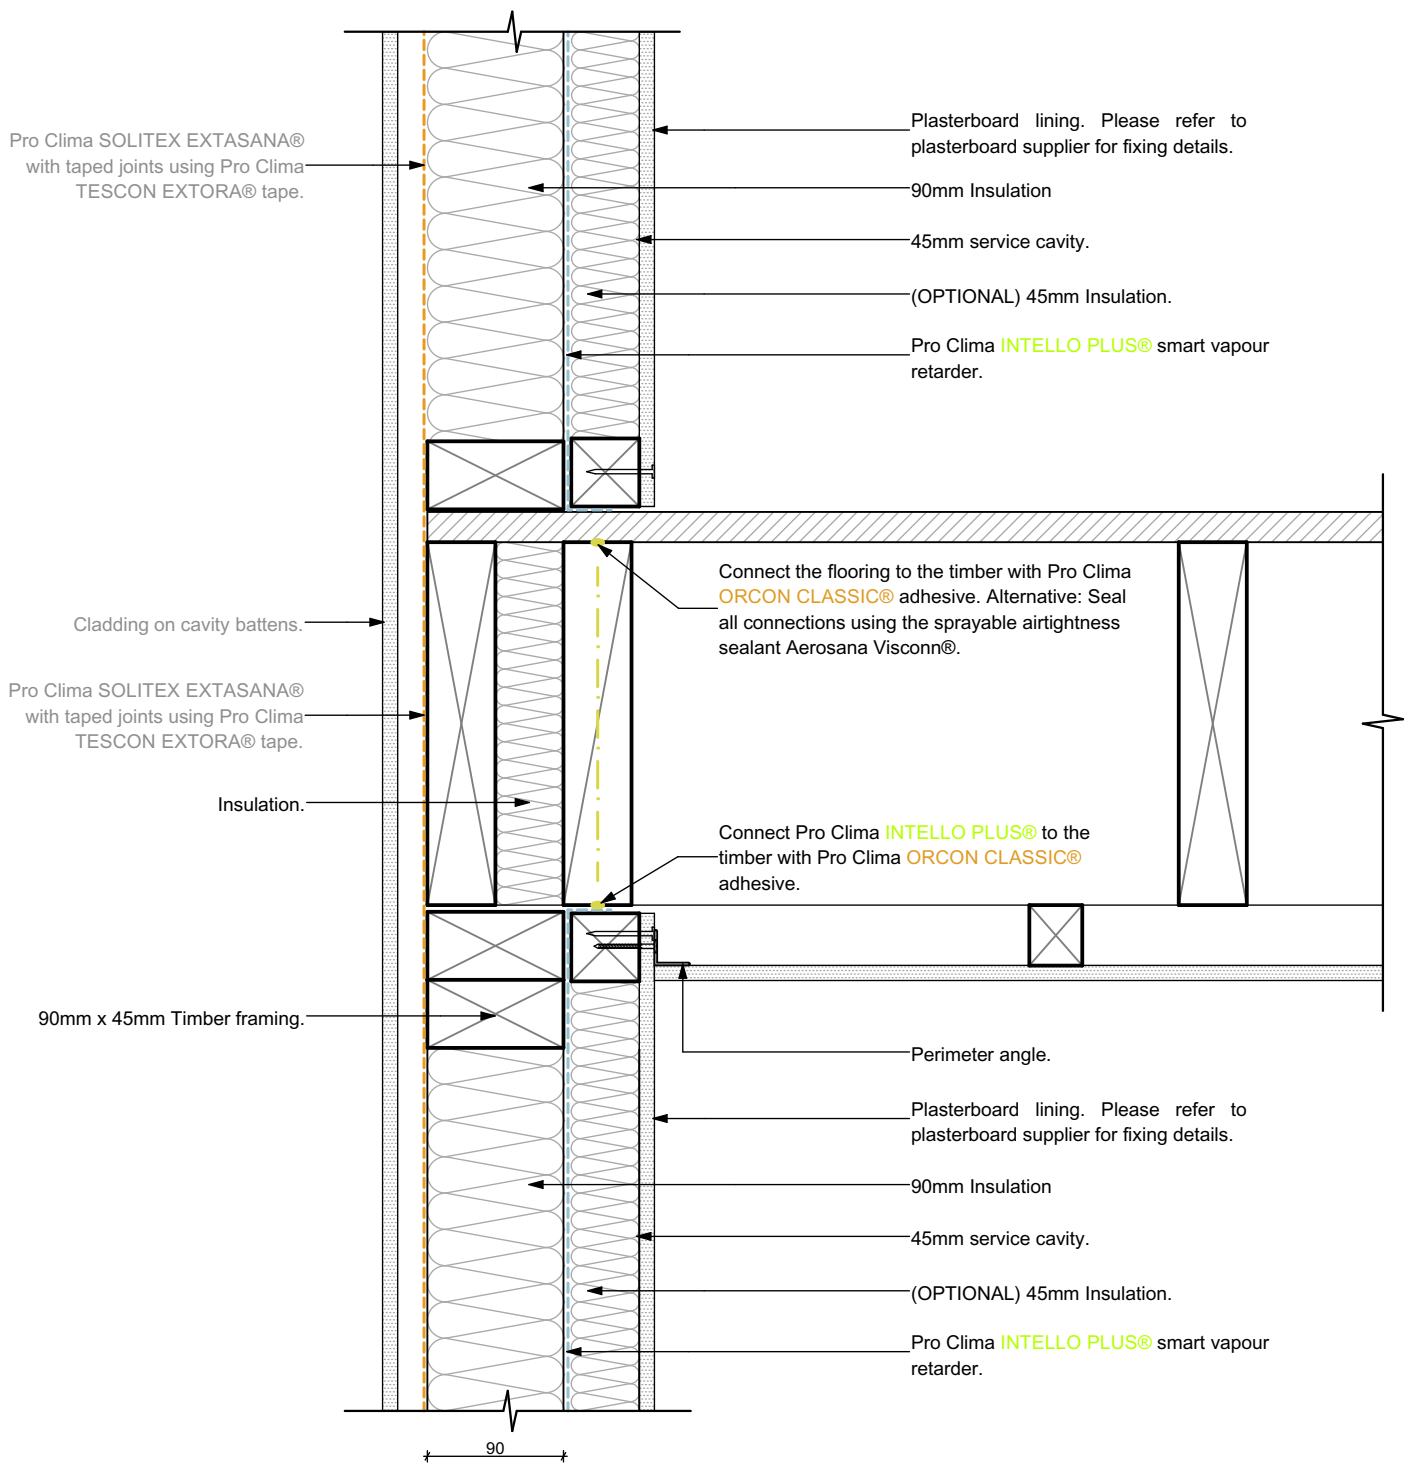

# A2214 Pro Clima Ceiling Midfloor Detail

## Title: Ceiling Midfloor Detail

ID: A2214

Issued: 3/10/2019

Revision: D