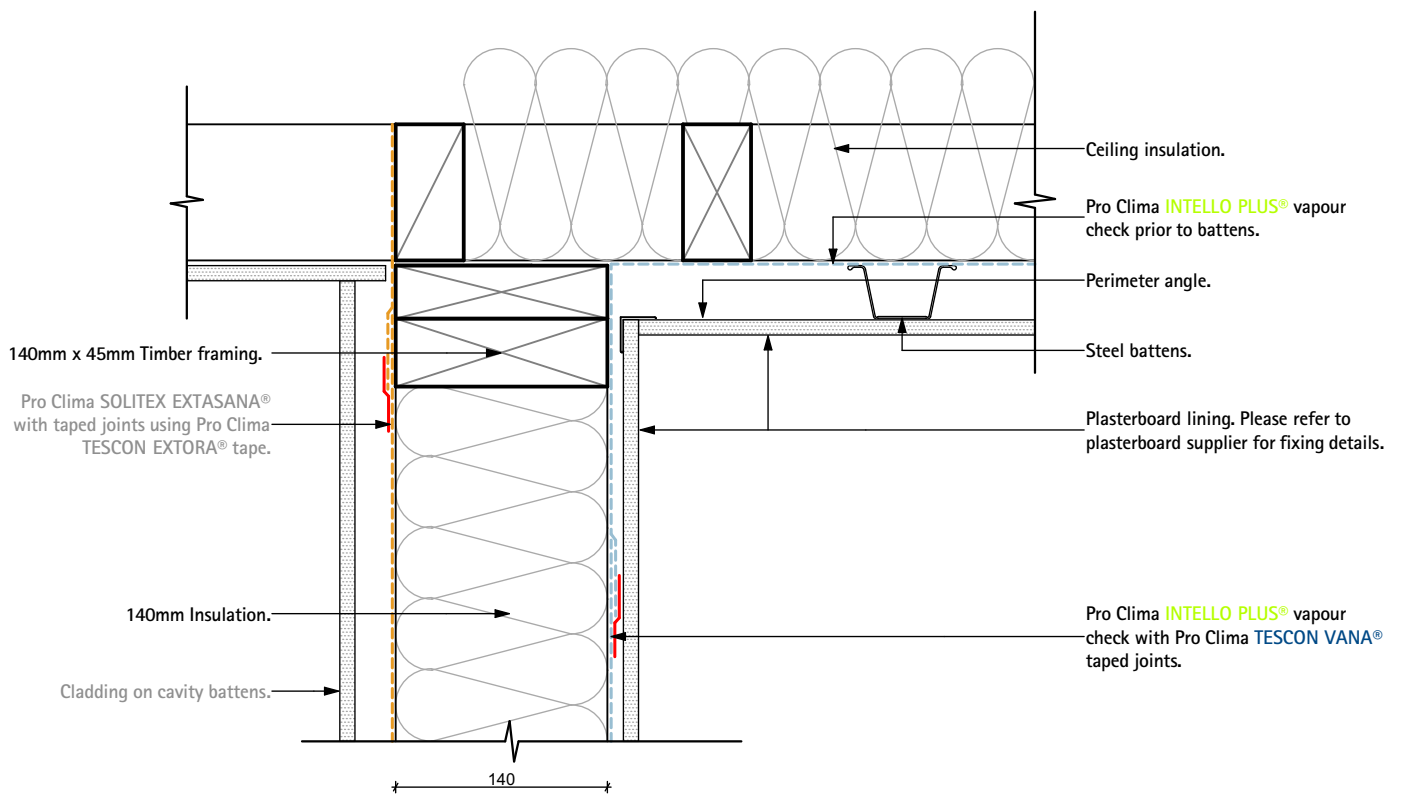

# A2122 Pro Clima Ceiling Steel Batten Detail

Typical vertical 140mm wall - Ceiling junction, Direct Fix

Pro Clima NZ Limited

Freephone: 0800 PRO CLIMA (776 254)  
PO Box 925 CBD

Phone: 04 589 8460  
Fax: 04 589 8461

Wellington 6140

Email: [support@proclima.co.nz](mailto:support@proclima.co.nz)  
Web: [www.proclima.co.nz](http://www.proclima.co.nz)

Title:

Ceiling Steel Batten Detail

Scale: 1:5  
Revision: D  
Issued: 06-03-2019